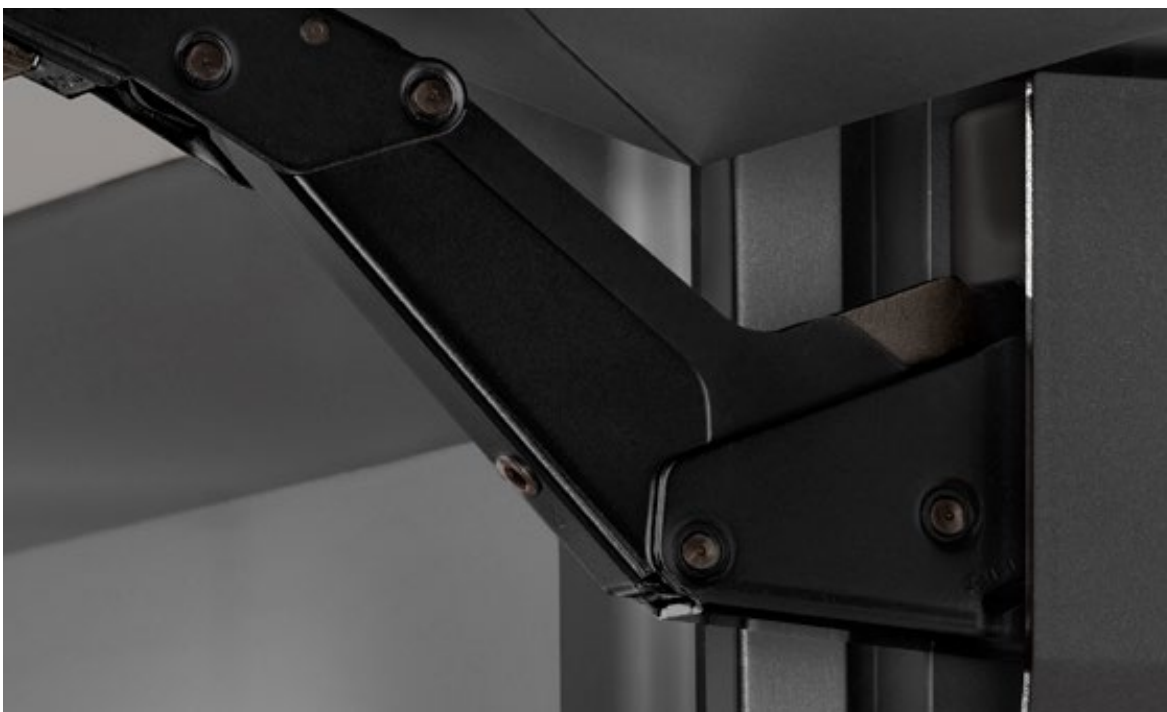

Consistency

Whether hinges, lift systems or box systems: it has never been easier to equip furniture with dark fittings from top to bottom. Best of all, Blum is your one-stop shop for everything you need.